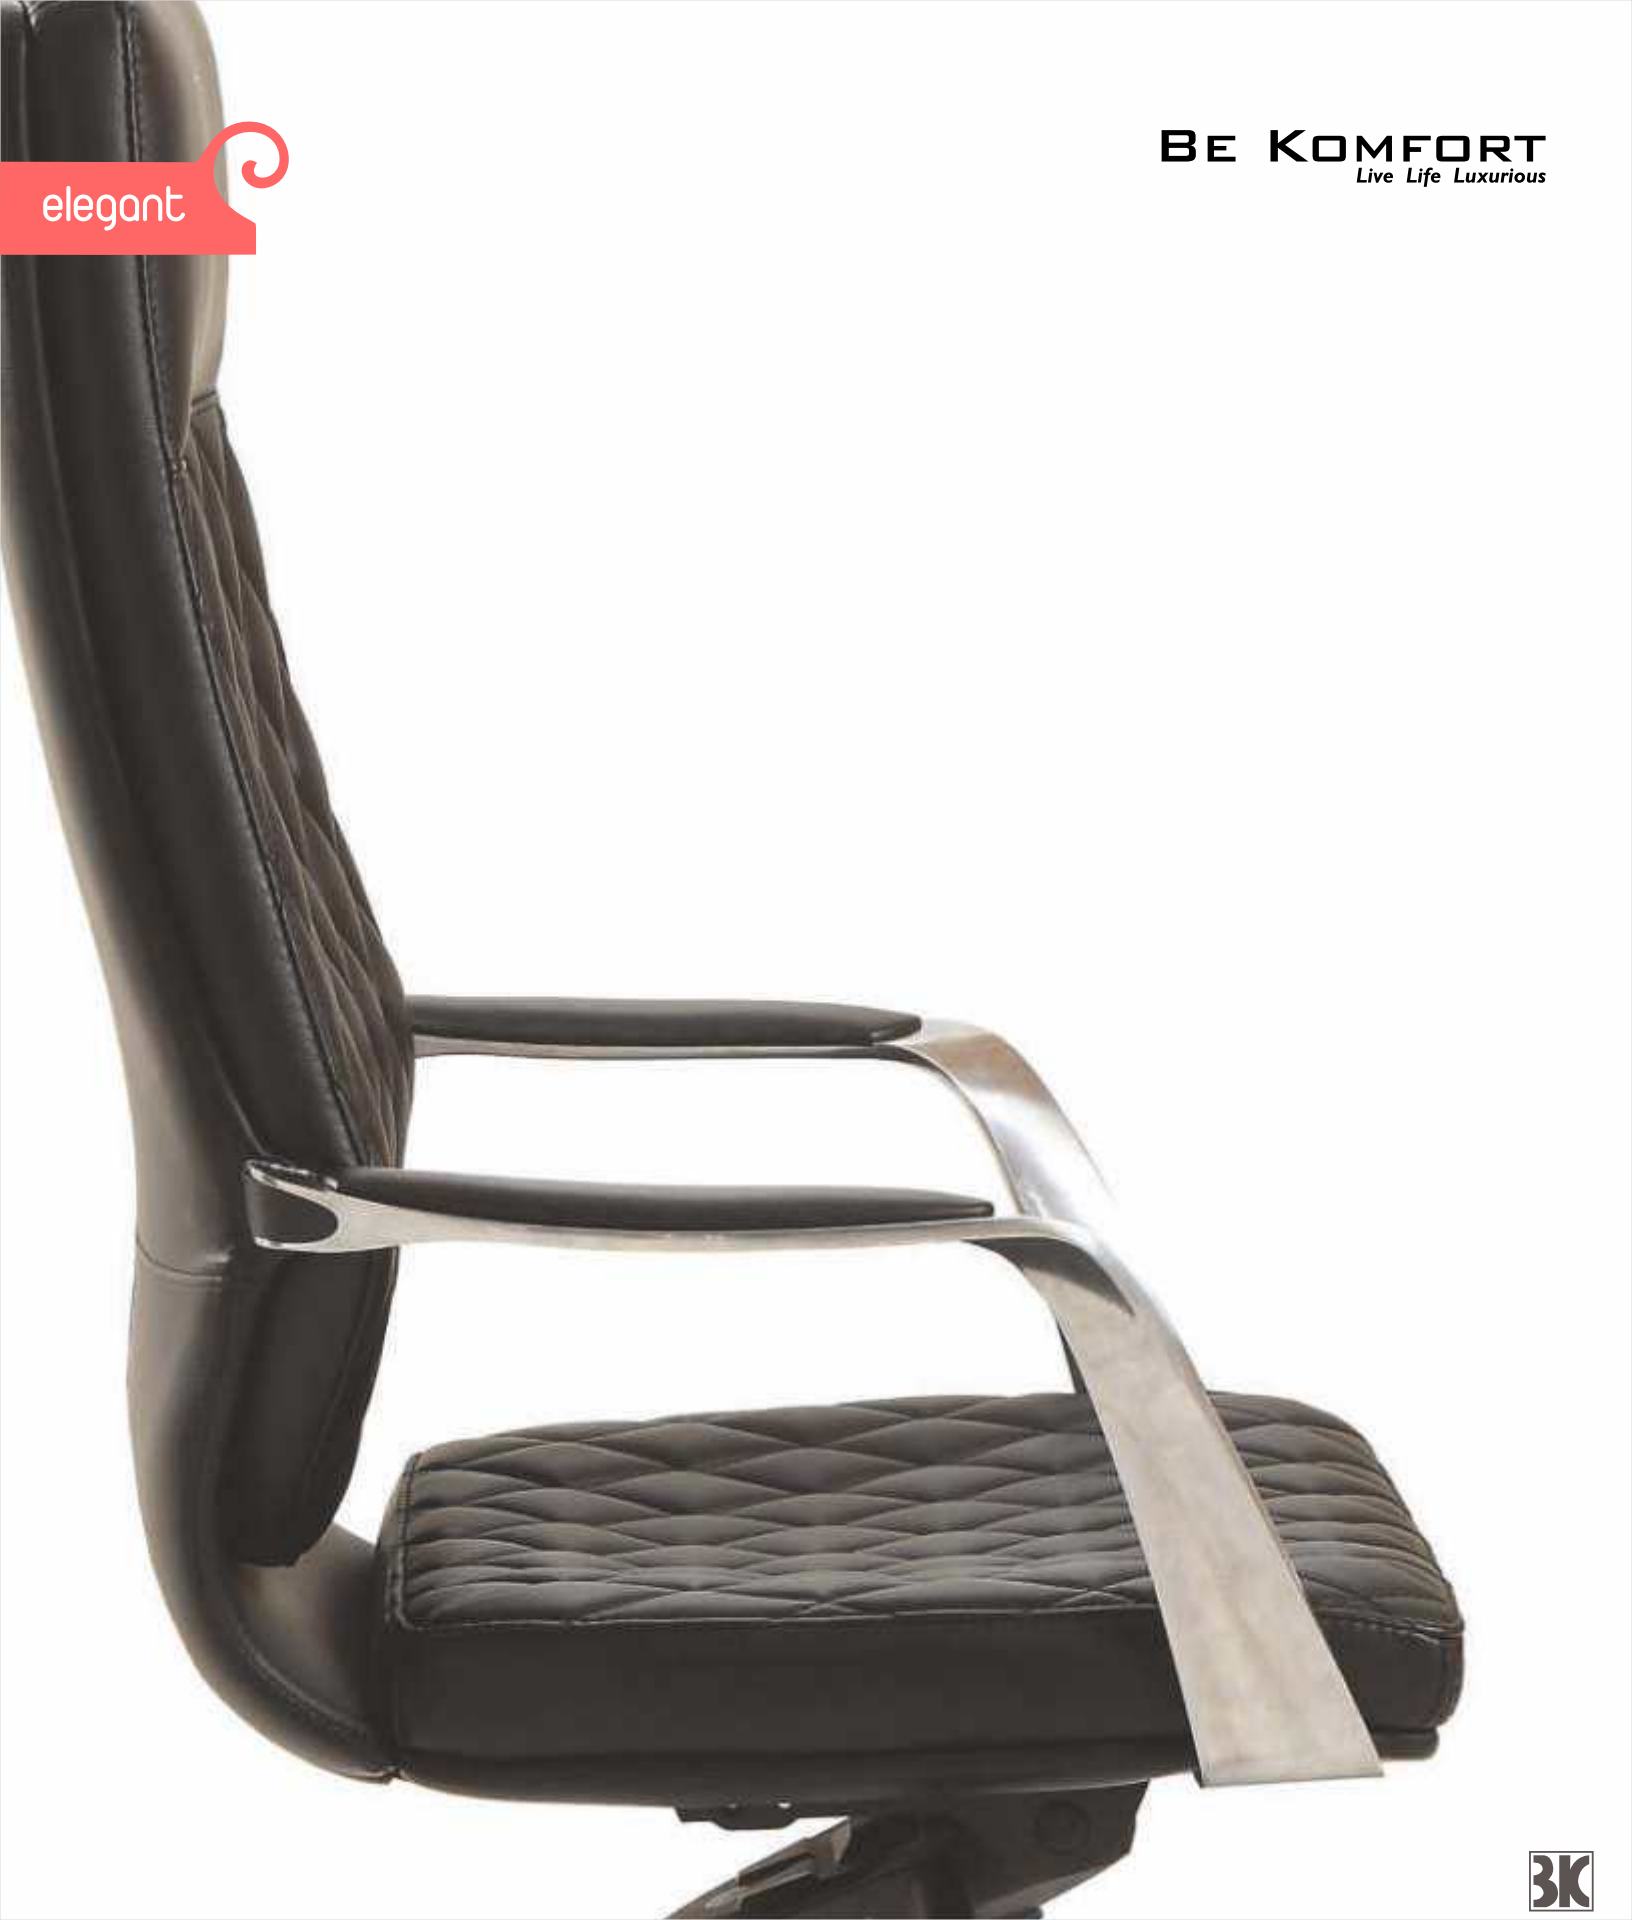

elegant

BE KOMFORT
Live Life Luxurious